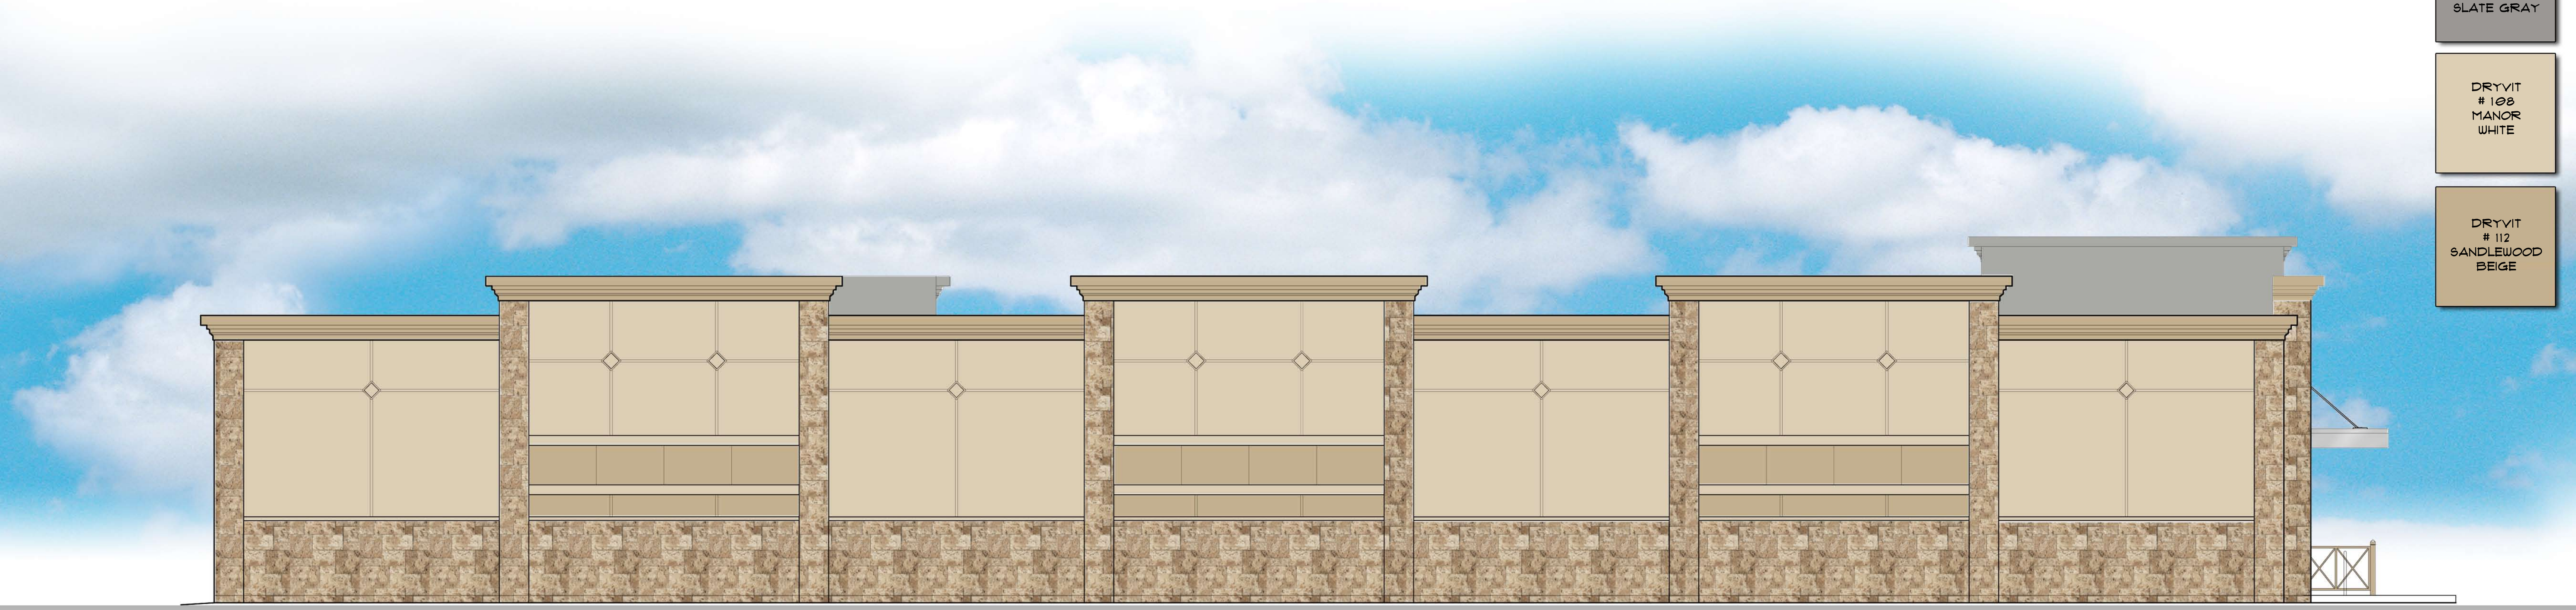

ELDORADO
STONE
COSTAL REEF
PATTERN
SAMBEL

ALUMINUM
COMPOSITE
PANEL
BRIGHT SILVER

ALUMINUM
COMPOSITE
PANEL
SLATE GRAY

DRYVIT
108
MANOR
WHITE

DRYVIT
112
SANDLEWOOD
BEIGE

EAST ELEVATION

NORTH ELEVATION